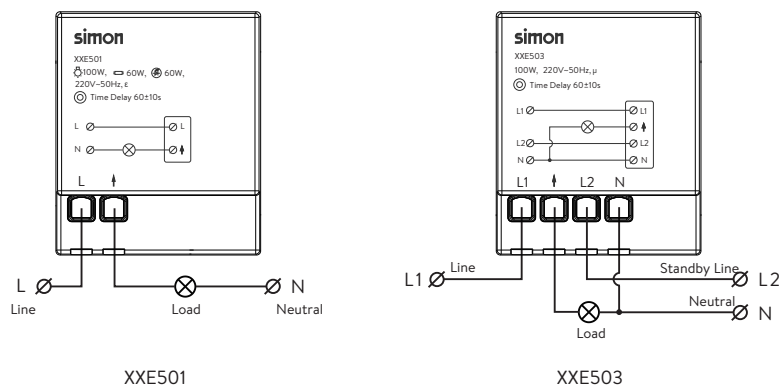

CÔNG TẮC THỜI GIAN TRỄ Time Delay

Công tắc thời gian trễ có thể tự động bật đèn sau một thời gian nhất định nhờ vào cơ chế kiểm soát thời gian.

Thiết bị hỗ trợ khi người dùng quên tắt đèn sau khi sử dụng. Đây là sản phẩm lý tưởng khi dùng trong nhà tắm, nhà kho hoặc những khu vực có thời gian sử dụng ngắn.

Time delay switch can turn off the light automatically after a certain time thanks to its timing mechanism that controls it.

This product can help us when we don't want users to forget to turn off the light. It is ideal for bathrooms, warehouses or other short-time used areas.