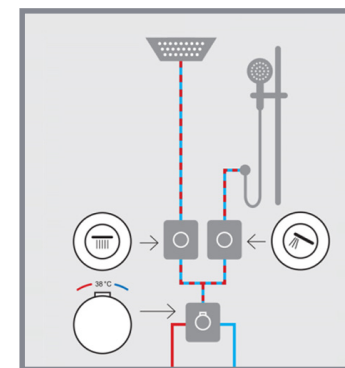

CÁCH LẮP ĐẶT