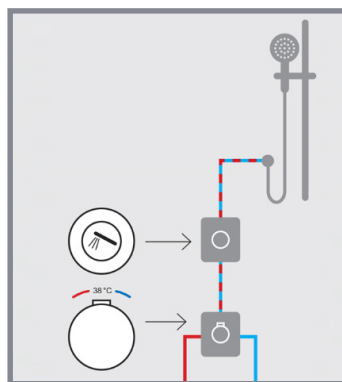

EasySET - ESSENTIAL

MÃ SỐ	ESSENTIAL - GIÁ: 11.600.000 Đ	SL
FFAS0925	EasySET for Hand Shower	1
FFAS0930	Conceal Thermostatic Mixer with Trim	1
A-0017	3-Functions Push Button w/ Bracket & Silver Color Hose	1
FFAS9099	Moon shadow 400 Shower Kit	1
FFAS9142	Wall Outlet - Square (G1/2")	1

EasySET - EXPERIENCE

MÃ SỐ	EXPERIENCE - GIÁ: 17.730.000 Đ	SL
FFAS9908	Ceiling Shower arm	1
FFASS038	250 mm Square Brass Rain Shower Head	1
FFAS0926	EasySET for Head Shower	1
FFAS0925	EasySET for Hand Shower	1
FFAS0930	Conceal Thermostatic Mixer with Trim	1
FFAS9143	Wall Outlet with holder - Square (G1/2")	1
A-0017	3-Functions Push Button w/ Bracket & Silver Color Hose	1

CÁCH LẮP ĐẶT