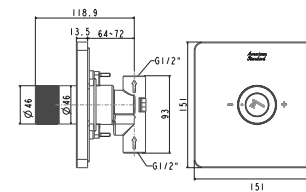

Nút điều chỉnh cho tay sen EasySET

FFAS0925

Giá: 3.300.000 Đ