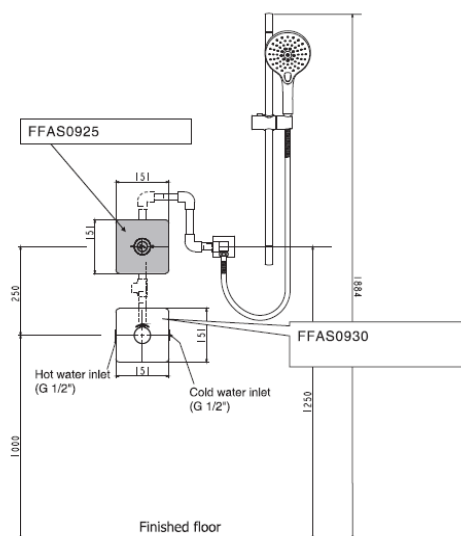

EasySET - ESSENTIAL

MÃ SỐ	ESSENTIAL - GIÁ: 11.600.000 Đ	SL
FFAS0925	EasySET for Hand Shower	1
FFAS0930	Conceal Thermostatic Mixer with Trim	1
A-0017	3-Functions Push Button w/ Bracket & Silver Color Hose	1
FFAS9099	Moon shadow 400 Shower Kit	1
FFAS9142	Wall Outlet - Square (G1/2")	1

EasySET - EXPERIENCE

MÃ SỐ	EXPERIENCE - GIÁ: 17.730.000 Đ	SL
FFAS9908	Ceiling Shower arm	1
FFASS038	250 mm Square Brass Rain Shower Head	1
FFAS0926	EasySET for Head Shower	1
FFAS0925	EasySET for Hand Shower	1
FFAS0930	Conceal Thermostatic Mixer with Trim	1
FFAS9143	Wall Outlet with holder - Square (G1/2")	1
A-0017	3-Functions Push Button w/ Bracket & Silver Color Hose	1

CÁCH LẮP ĐẶT