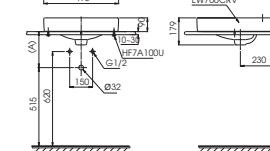

* TỰ CHỌN

Lưu ý: Để lắp đặt ống thời phải đảm bảo kích thước (A)
(*) Kích thước tham khảo

L700CTR

L700CTR Thân chậu