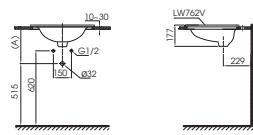

L762

L762 Thân chậu

* TỰ CHỌN

Lưu ý: Để lắp đặt ống thời phải đảm bảo kích thước (A)
(*) Kích thước tham khảo

L763

L763 Thân chậu